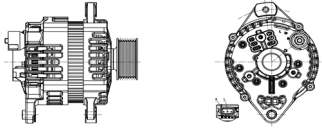

**SHFJL159 28V 50A**

OEM No: 8974362971  
Model:JFZ250-0103-SH

Applications: Jiangxi ISUZU 4JJ1 light truck

**SHFJL160 28V 70A**

OEM No: 8974364020  
Model:JFZ270-0101-SH

Applications: Jiangxi ISUZU 4JJ1

**SHFJL161 28V 90A**