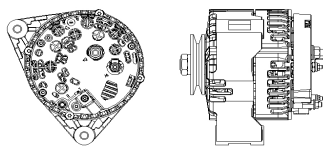

SHFDC119 28V 55A

OEM No: 3701010-1307、
3701010-1308
Model: JFZ255-0305-SH

Applications: BF6M1013-24T2-
1307 engineering machinery, no
pumps