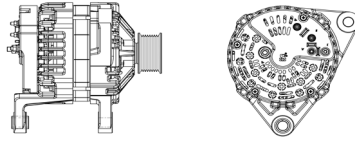

SHFSD102 28V 140A

OEM No:
Model:JFZ2140-4901-SH

Applications: