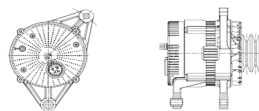

SHFYC183 28V 55A

OEM No: J8S0YJ-3701100A
Model:JFZ255-1741-SH

Applications: YC6J190-T303