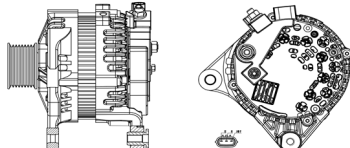

SHFQC105 14V 120A

OEM No: 5408102910008
Model:JFZ1120-1807-SH

Applications: FOTON China VIS1