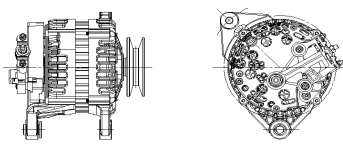

SHFZC111 28V 70A

OEM No: 4102-E3C.21.30-1
Model:JFZ270-0601-SH

Applications: HFC1045 JAC
Junling (Converse terminal socket
facing down(two plug))