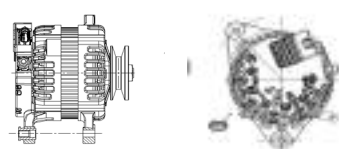

SHFQC109 14V 120A

OEM No: 1408502910252
Model:JFZ1120-1811-SH

Applications: 4C6 T3 agricultural
machinery