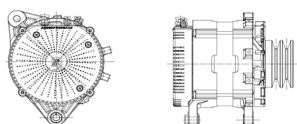

SHFYC194 28V 70A

OEM No: A500S1-3701100A
Model:JFZ270-1706-SH

Applications: Yuchai right sloping alternator