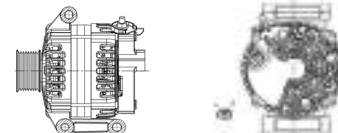

SHFFT130 48V 100A

OEM No: 6395609
Model:JFZ5100-11A01-SH

Applications: