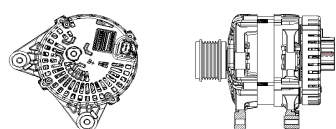

SHFFT107 14V 140A

OEM No: P500002129
Model:JFZ1140-1107-SH

Applications: