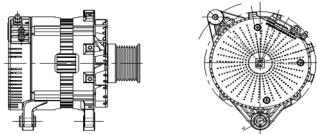

SHFYC128 14V 80A

OEM No: DKA5T2-3701100
Model:JFZ180-1702-SH

Applications: