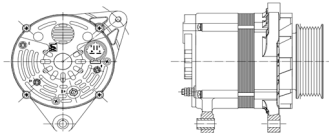

SHFYC153 28V 35A

OEM No: A3200-3701100-C
Model:JFZ235-1702-SH

Applications: