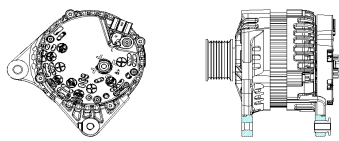

SHFQC126 28V 90A

OEM No: 5408102910004
Model:JFZ290-1803-SH

Applications: