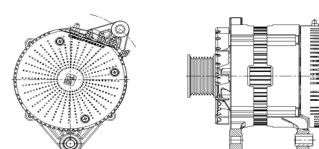

SHFYC190 28V 55A

OEM No: DKB600-3701100A
Model:JFZ255-17K01-SH

Applications: