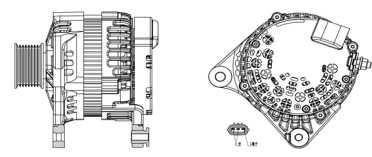

SHFQC127 28V 90A

OEM No: 5408102910006
Model:JFZ290-1805-SH

Applications: H20 China VI light
truck