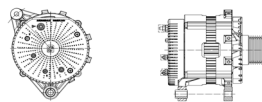

SHFYC129 14V 80A

OEM No: DKA000-3701100
Model:JFZ180-1703-SH

Applications: