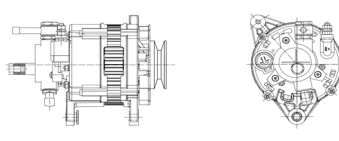

SHFJL171 14V 110A

OEM No: GN1-10300-AA
Model:JFZB1110-0108-SH

Applications: JMC N600HD5