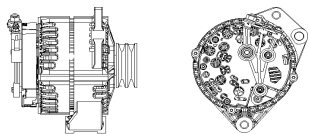

WEICHAI

SHFWC113 28V 55A

OEM No: 612600090259
Model: JFZ255-1604-SH

Applications: Weichai Steyr
WD615 Shacman Delong