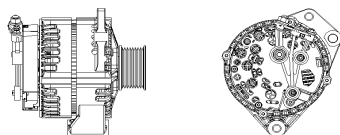

SHFWC117 28V 70A

OEM No: 612600090599
Model: JFZ270-1603-SH

Applications: