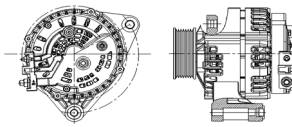

SHFYC222 28V 70A

OEM No: 502000-3701100
Model:JFZ270-1744-SH

Applications: YCK05180-60