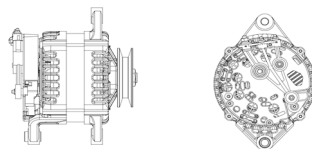

SHFZC132 28V 90A

OEM No: 4A82-CE4-V04.21.30
Model:JFZ290-0600-SH

Applications: Hefei JAC Chaoyang
diesel engine