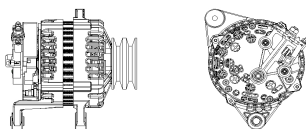

SHFZC131 28V 70A

OEM No: 4102-C3F-03.21.30
Model:JFZ270-064-SH

Applications: light vehicle JAC