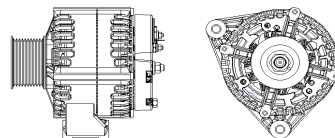

SHFDC132 28V 80A

OEM No: 3701010-A11
Model:JFZ280-0300-SH

Applications: FAW B17-99D