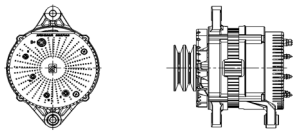

YUCHAI

SHFYC173 28V 55A

OEM No: B7SS1-3701100A
Model:JFZ255-1726-SH

Applications: T3