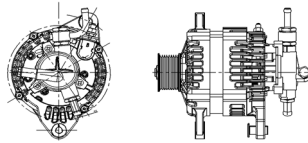

## SHFYC249 28V 100A

OEM No: DKCGG0-3701100A  
Model:JFZB2100-1701-SH

Applications: