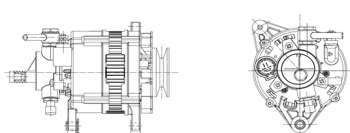

SHFFT134 14V 100A

OEM No: E049362000204
Model:JFZB1100-1106-SH

Applications: