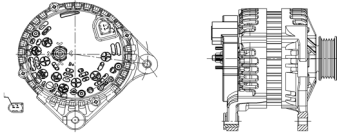

XI' AN CUMMINS

SHFXK101 28V 110A

OEM No: XCEC-FDJ
Model:JFZ2110-2300-SH

Applications: Xi'an CumminsM15