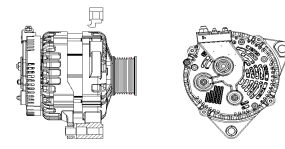

SHFYC108 28V

OEM No: 1001587295
Model: JFZ280-0802-SH

Applications: