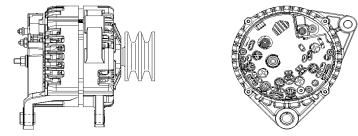

SHFWC103 28V 120A

OEM No: 1000583620
Model:JFZ2120-1600-SH

Applications: Yutong、Asiastar bus