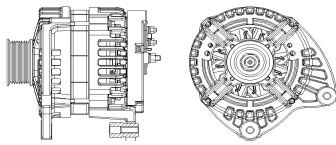

SHFHF101 28V 150A

OEM No: 082V26101-7272/2
Model: JFZ2150-0202-SH

Applications: bus