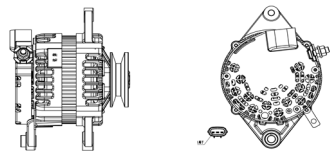

SHFQC117 14V 90A

OEM No: 1408502910212
Model: JFZ190-1808-SH

Applications: China V light truck