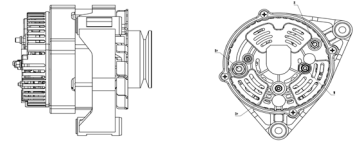

SHFDC103 14V 50A

OEM No: 3701010-D539
Model: JFZ150-0300-SH

Applications: