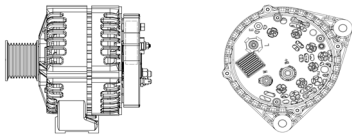

FAW (DALIAN)

SHFDC113 28V 110A

OEM No: 3701010-2H9Y
Model: JFZ2110-0303-SH

Applications: FAW Deutz