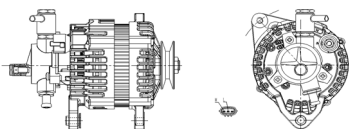

SHFJL191 14V 110A

OEM No: QN6-10300-AA
Model:JFZB1110-0133-SH

Applications: N822 hydraulic brake