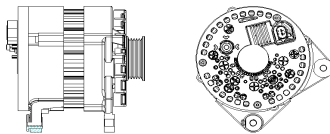

SHFFT120 28V 110A

OEM No: 6377248
Model:JFZ2110-11K01-SH

Applications: