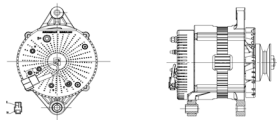

SHFYC164 28V 55A

OEM No: E36M2-3701100
Model:JFZ255-1713-SH

Applications: