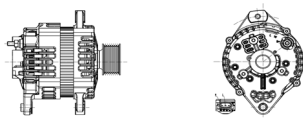

SHFJL162 28V 90A

OEM No: 8974368460
Model:JFZ290-0106-SH

Applications: Jiangxi ISUZU 4JJ1
light truck