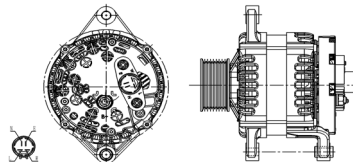

SHFYC192 28V 70A

OEM No: L30L2-3701100A
Model:JFZ270-1701-SH

Applications: