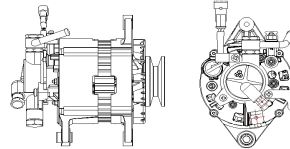

SHFQC135 14V 90A

OEM No: 1408502910204
Model:JFZB190-1809-SH

Applications: China V light truck