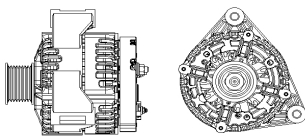

SHFDC131 28V 75A

OEM No: 3701010-25GY
Model:JFZ275-0309-SH

Applications: FAW