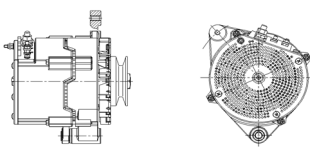

SHFQC111 14V 120A

OEM No: 2409002310194
Model:JFZ1120-18K05-SH

Applications: