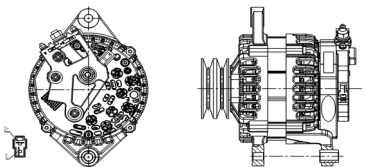

SHFYC216 28V 70A

OEM No: J41J2-3701100
Model:JFZ270-1736-SH

Applications: