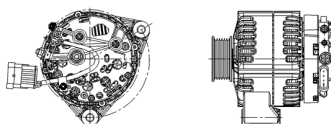

SHFHF120 28V 55A

OEM No: VG1560090011
Model:JFZ255-303-SH

Applications: WD615EGR heavy truck HOWO