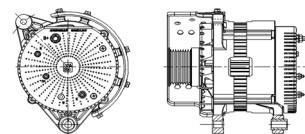

## SHFYC184 28V 55A

OEM No: DKB7Y1-3701100  
Model:JFZ255-1743-SH

Applications: YC4DK110-T306