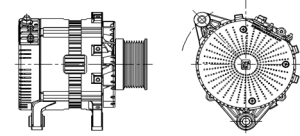

SHFYC115 14V 120A

OEM No: 362KS9-3701100A
Model:JFZ1120-17K05-SH

Applications: