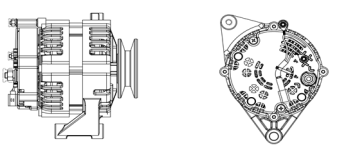

## SHFQC112 14V 50A

OEM No: 2409002310143  
Model:JFZ150-1803-SH

Applications: Heli forklift truck