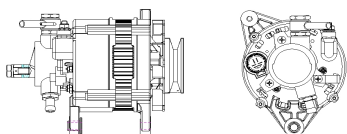

SHFFT131 14V 100A

OEM No: E049362000112
Model:JFZB1100-1101-SH

Applications: BJ493ZQ3-12ke
pickup truck、Ollin light truck