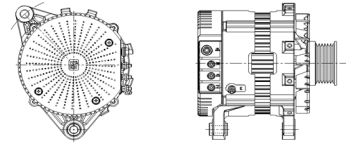

SHFYC103 14V 100A

OEM No: 30D2G0-3701100A
Model:JFZ1100-17K02-SH

Applications: