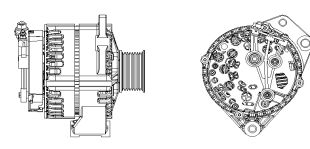

SHFHF109 28V 70A

OEM No: HG1500090071
Model: JFZ270-0205-SH

Applications: engineering machinery