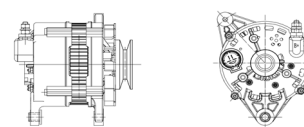

SHFJL154 14V 80A

OEM No: 3701100JSS
Model:JFZ180-0101-SH

Applications: