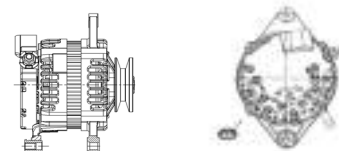

SHFQC118 14V 90A

OEM No: 1408502910231
Model: JFZ190-1809-SH

Applications: