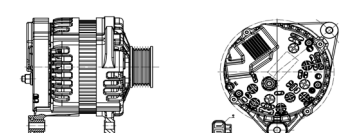

SHFYN105 14V 120A

OEM No: G20TGDI-709146
Model:JFZ1120-0505-SH

Applications: