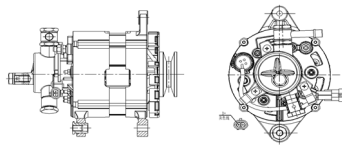

SHFQC129 14V 120A

OEM No: 1408502910273
Model:JFZB1120-18R02-SH

Applications: