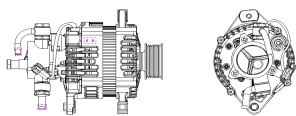

SHFJL200 14V 150A

OEM No: JY1-10300-AA
Model:JFZB1150-0108-SH

Applications: JMC N310 (4D30)