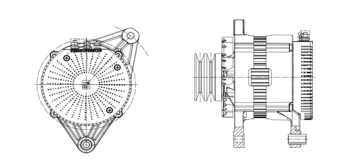

SHFYC208 28V 70A

OEM No: JYA00-3701100
Model:JFZ270-1728-SH

Applications: Yuchai general
machine