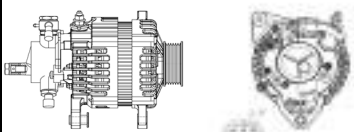

SHFSD110 28V 90A

OEM No: 3701010A_CW703D-53
Model:JFZB290-4903-SH

Applications: light/medium truck