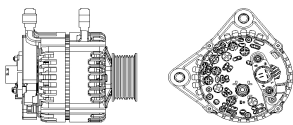

SHFDC128 28V 75A

OEM No: 3701010-36D
Model:JFZ275-0301-SH

Applications: