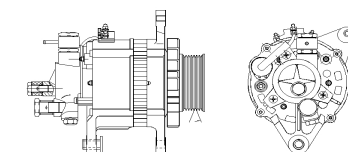

SHFYN169 28V 35A

OEM No: HC261(DH2959)
Model:JFZB235-0504-SH

Applications: JAC Kangling, Junling light/medium truck