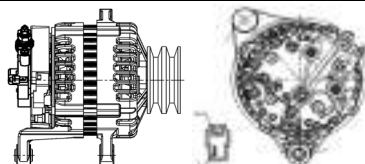

SHFZC129 28V 70A

OEM No: 4102-C3C.21.30
Model:JFZ270-0633-SH

Applications: Chaoyang diesel
4102