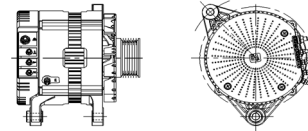

SHFYC175 28V 55A

OEM No: 271A00-3701100A
Model:JFZ255-1728-SH

Applications: