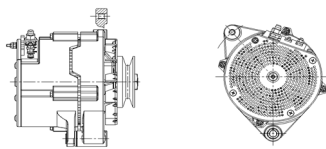

SHFQC108 14V 120A

OEM No: 2409002310170
Model:JFZ1120-1810-SH

Applications: 4C6 T3 agricultural
machinery