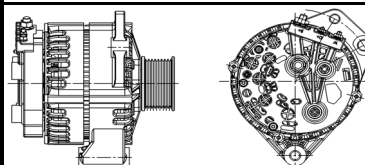

SHFWC118 28V 70A

OEM No: 612600090506
Model: JFZ270-1604-SH

Applications: Weichai WP10 series