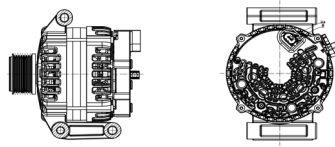

SHFJL150 14V 220A

OEM No: THC19-10300-CA
Model:JFZ1220-0101-SH

Applications: JMC V348 Euro 5 heavy RV