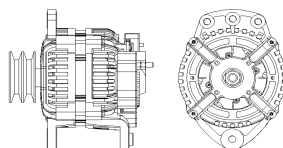

## SHFFT123 28V 150A

OEM No: 1611536000007  
Model:JFZ2150-1107-SH

Applications: