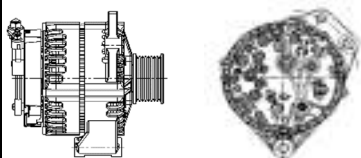

SHFWC116 28V 70A

OEM No: 612600090248
Model: JFZ270-1601-SH

Applications: