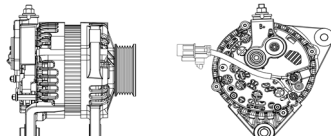

SHFZC126 28V 70A

OEM No: NGD3.0-CS5D-02A.21.30
Model:JFZ270-0628-SH

Applications: JAC light truck