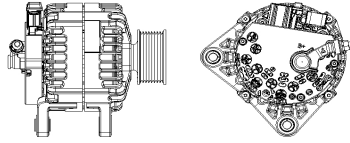

## SHFXC102 28V 100A

OEM No: 3701010-M5B-  
02001DL  
Model:JFZ2100-1001-SH

Applications: heavy truck Aowe  
13L、FAW J7