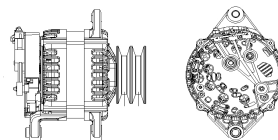

SHFZC118 28V 70A

OEM No: 4A82-CS5-04.21.30
Model:JFZ270-0616-SH

Applications: JAC Chaoyang diesel 4A82