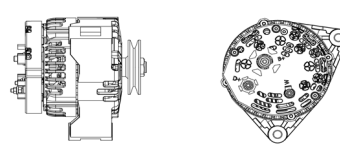

SHFDC117 28V 35A

OEM No: 3701010-D592
Model: JFZ235-0302-SH

Applications: