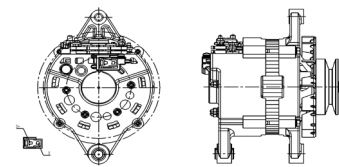

SHFYC157 28V 35A

OEM No: F3100-3701100A
Model:JFZ235-173-SH

Applications: 4F100-20