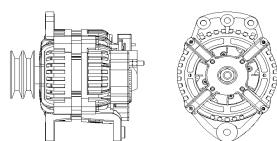

SHFFT122 28V 150A

OEM No: 1611536000006
Model:JFZ2150-1101-SH

Applications: