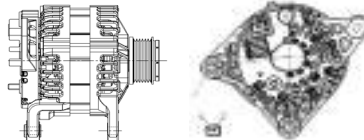

SHFJL165 56V 70A

OEM No: TMC19-10300-CA
Model:JFZ570-01A07-SH

Applications: JMC RV