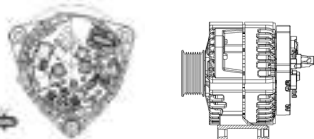

SHFHF116 28V 110A

OEM No: 202V26101-7281/2
Model:JFZ2110-3003-SH

Applications: Sinotruk Man MC11/MC13