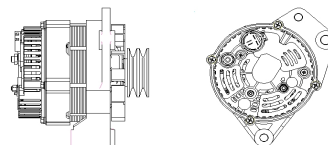

SHFWC115 28V 55A

OEM No: 612600098155
Model: JFZ255-163-SH

Applications: