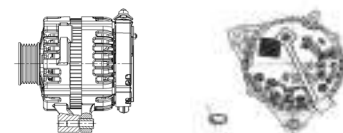

SHFYN106 14V 120A

OEM No: D20TCIF-700204
Model:JFZ1120-0506-SH

Applications: Yunnei D25 China VI