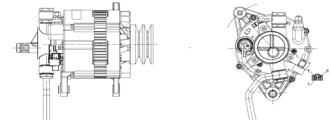

SHFJL213 14V 90A

OEM No: 3701100JQVB1
Model:JFZB190-0101-SH

Applications: diesel light truck/Jiangxi ISUZU