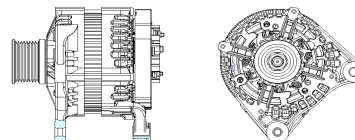

SHFFT106 14V 135A

OEM No: 5316342
Model:JFZ1135-111-SH

Applications: FOTON Cummins 3.8
light/medium truck