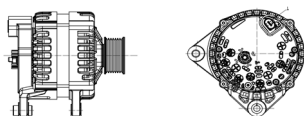

SHFJL158 28V 110A

OEM No: 8974359130
Model:JFZ2110-0102-SH

Applications: Jiangxi ISUZU 4JJ1