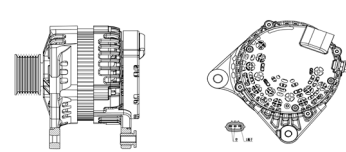

SHFQC124 28V 90A

OEM No: 1408502910215
Model: JFZ290-1800-SH

Applications: H30/H20 China VI 3.0L/2.0L JAC Kangling