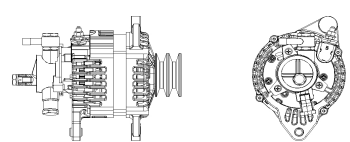

SHFYC112 28V

OEM No: 1002389018
Model: JFZB2100-0800-SH

Applications: Yangchai light truck