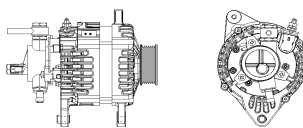

SHFJL198 14V 150A

OEM No: 3701100YDS
Model:JFZB1150-0102-SH

Applications: Jingma Coaster