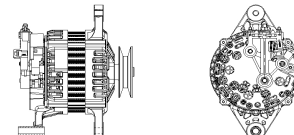

SHFZC130 28V 70A

OEM No: 4102H.21.30
Model:JFZ270-063-SH

Applications: Chaoyang diesel