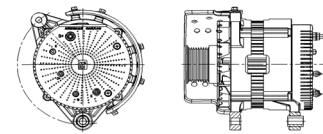

SHFYC130 14V 80A

OEM No: 3612T2-3701100
Model:JFZ180-1704-SH

Applications: