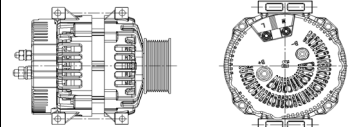

SHFZT106 28V 220A

OEM No:
Model:JFZ2220-2000-SH

Applications: