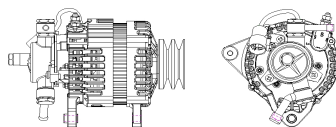

SHFJL201 14V 150A

OEM No: THN3-10300-BA
Model:JFZB1150-0110-SH

Applications: JMC N720 air brake