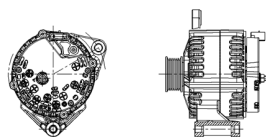

## SHFHF122 28V 70A

OEM No: VG1246090017  
Model:JFZ270-3001-SH

Applications: 12L alternator HOWO A7 compatible with Iskra 5735