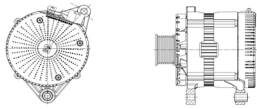

YUCHAI

SHFYC185 28V 55A

OEM No: DKB600-3701100
Model:JFZ255-1747-SH

Applications: