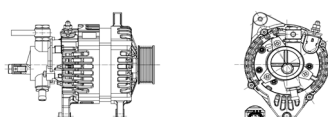

SHFJL204 14V 150A

OEM No: KY1-10300-HA
Model:JFZB1150-0113-SH

Applications: