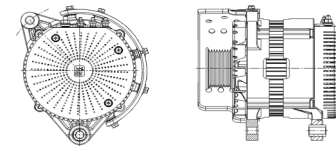

SHFYC226 28V 70A

OEM No: A60PL2-3701100
Model:JFZ270-1757-SH

Applications: