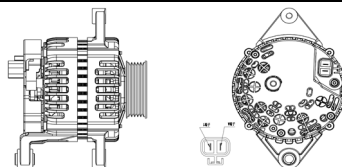

SHFDF108 14V 90A

OEM No: 3701010-E4115
Model:JFZ190-1203-SH

Applications: DF light engine
ZD28