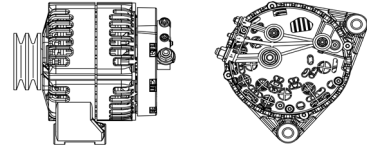

SHFHF103 28V 55A

OEM No: HG1500090125
Model: JFZ255-0208-SH

Applications: