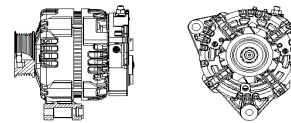

SHFWC124 28V 80A

OEM No: 612600091125
Model: JFZ280-1601-SH

Applications: Weichai WP10