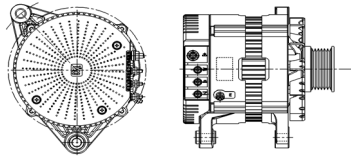

SHFYC102 14V 100A

OEM No: 30D2G0-3701100
Model:JFZ1100-1702-SH

Applications: China 5T3T4,
YCF3050-T302