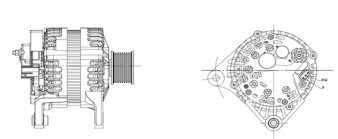

SHFZC122 28V 70A

OEM No: 4SK251-02A.21.30
Model:JFZ270-0623-SH

Applications: Chaoyang diesel 4SK251