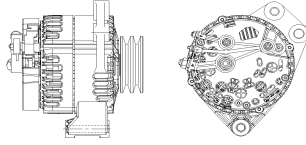

SHFHF102 28V 55A

OEM No: HG1500098012
Model: JFZ255-0205-SH

Applications: