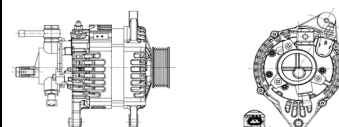

SHFJL202 14V 150A

OEM No: KY1-10300-DA
Model:JFZB1150-0111-SH

Applications: JMC light truck