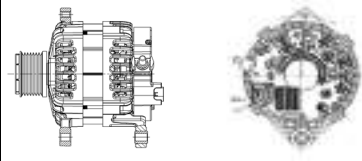

SHFDF103 14V 150A

OEM No: 3701010-FD2600
Model:JFZ1150-12A01-SH

Applications: