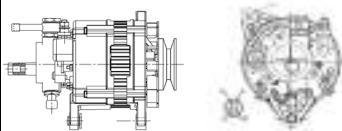

SHFJL176 14V 110A

OEM No: 3701100JWM
Model:JFZB1110-0113-SH

Applications: