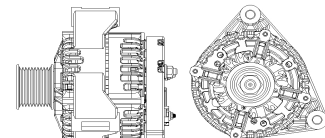

SHFDC109 14V 95A

OEM No: 3701010-D457
Model: JFZ195-0305-SH

Applications: BF4M2012-10-0457 engineering machinery