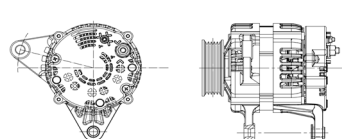

SHFYC123 14V 35A

OEM No: W9000-3701100
Model:JFZ135-1700-SH

Applications: 3W/4W