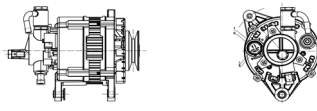

SHFJL186 14V 110A

OEM No: MN2-10300-AA
Model:JFZB1110-0128-SH

Applications: JMC N822-D28