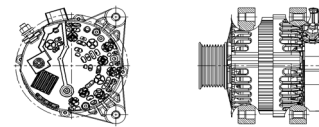

SHFYC178 28V 55A

OEM No: YV2100-3701100SF1
Model:JFZ255-1732-SH

Applications: