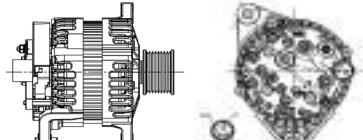

SHFZC121 28V 70A

OEM No: 4SK351-122.21.30-1
Model:JFZ270-0621-SH

Applications: Chaoyang diesel 4SK351