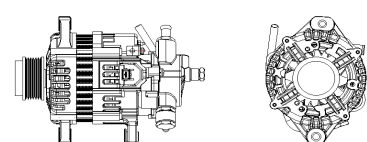

SHFJL169 14V 110A

OEM No: AN3-10003-AC
Model:JFZB1110-0103-SH

Applications: N800 Kaiwei, Kairui
luxury wide-body truck