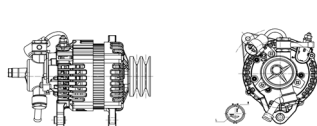

SHFJL195 14V 120A

OEM No:
Model:JFZB1120-0105-SH

Applications: JMC special vehicle