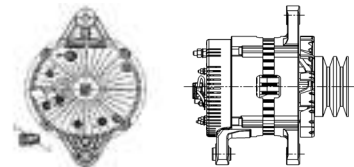

SHFYC155 28V 35A

OEM No: F31D5-3701100
Model:JFZ235-1707-SH

Applications: