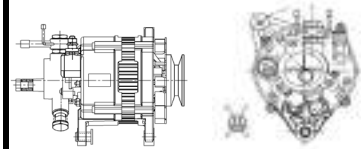

SHFQC130 14V 80A

OEM No: 3408522910002
Model:JFZB180-1800-SH

Applications: N490 pickup truck