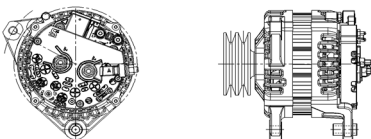

SHFYC122 14V 210A

OEM No: A700T4-3701100
Model:JFZ1210-1700-SH

Applications: