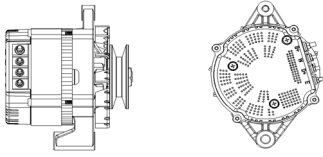

YANGCHAI

SHFYC101 14V

OEM No: 2085090110
Model: JFZ135-08K01-SH

Applications: