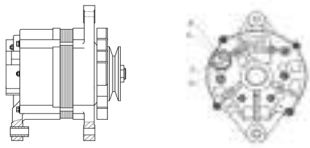

FAW (DALIAN)

SHFDC125 28V 55A

OEM No: 3701010-5B5
Model:JFZ255-035-SH

Applications: CA4DC32-10-84H
Harbin light truck