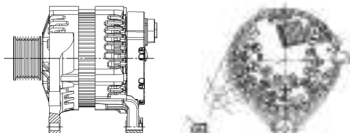

SHFFT129 28V 90A

OEM No: 6374055
Model:JFZ290-11A01-SH

Applications: