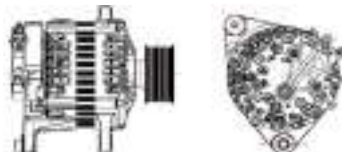

SHFQC122 28V 70A

OEM No: 4410202910000
Model: JFZ270-1802-SH

Applications: Shandong Zhucheng FOTON light truck