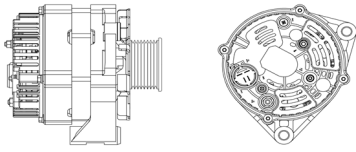

SHFWCD101 14V 120A

OEM No: 1000141420
Model:JFZ1120-2200-SH

Applications: Weichai Deutz 226B series engineering machinery