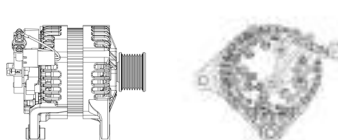

SHFZC119 28V 70A

OEM No: 4SK251-ZC118.21.30
Model:JFZ270-0619-SH

Applications: