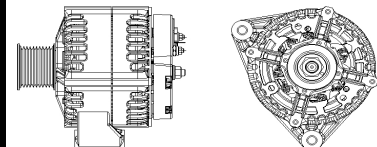

SHFDC133 28V 80A

OEM No: 3701010-D821
Model:JFZ280-0301-SH

Applications: