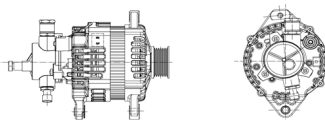

SHFJL183 14V 110A

OEM No: CNHC15-10300-AA
Model:JFZB1110-0123-SH

Applications: Teshun N520