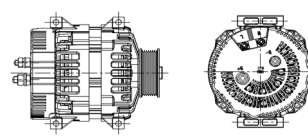

SHFYC147 28V 240A

OEM No: S520YA-3701100
Model:JFZ2240-1700-SH

Applications: