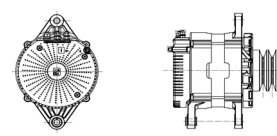

SHFYC106 14V 120A

OEM No: J540B-3701100
Model:JFZ1120-1700-SH

Applications: China 5T3T4,
Yuchai 6J