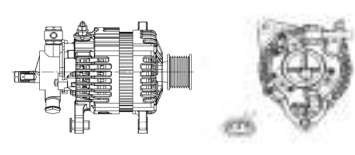

SHFYC115 28V

OEM No: 1001580947
Model:JFZB280-0800-SH

Applications: