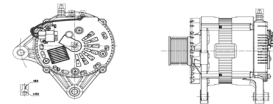

SHFYC166 28V 55A

OEM No: S5500-3701100A
Model:JFZ255-1716-SH

Applications: