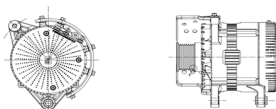

SHFYC131 14V 80A

OEM No: DKA5T2-3701100A
Model:JFZ180-1706-SH

Applications: YC4E140-33