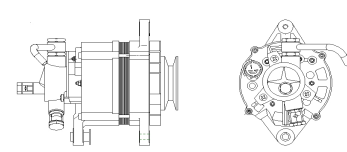

SHFYN168 28V 70A

OEM No: 4100QB-700001
Model:JFZB170-0500-SH

Applications: