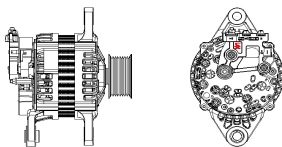

SHFZC110 28V 70A

OEM No: 4102AZL.21.30-2
Model:JFZ270-0600-SH

Applications: