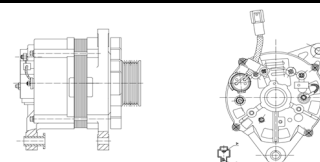

SHFWC121 28V 70A

OEM No: Z20030046A
Model: JFZ270-1613-SH

Applications: