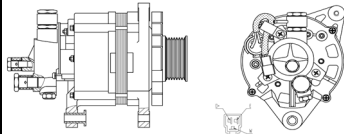

SHFYN174 28V 55A

OEM No: HC288(DH2501)
Model:JFZB255-0501-SH

Applications: JAC、FOTON
Forland、FOTON Ollin light truck