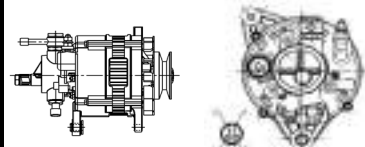

SHFDF109 14V 80A

OEM No: 3701010-E410B
Model:JFZB180-1202-SH

Applications: