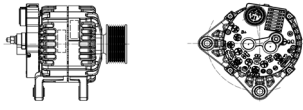

## SHFXC101 28V 100A

OEM No: 3701010-36DDL  
Model:JFZ2100-1000-SH

Applications: heavy truck Aowe  
13L、FAW J6