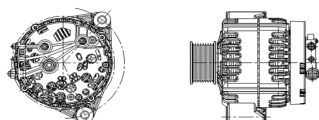

SHFHF119 28V 55A

OEM No: VG1095090021
Model:JFZ255-3000-SH

Applications: