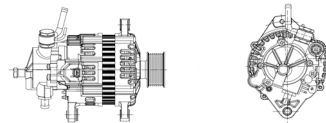

SHFJL187 14V 110A

OEM No: KP1-10300-AA
Model:JFZB1110-0129-SH

Applications: T510 diesel New Baodian