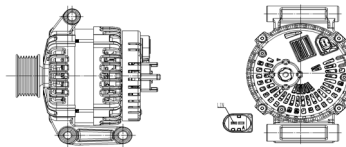

SHFJL149 14V 180A

OEM No: P2W9-10300-BA
Model:JFZ1180-0101-SH

Applications: Puma 2.0/2.3