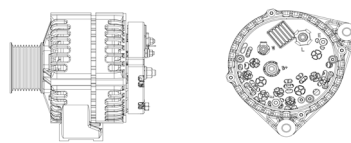

SHFDC111 28V 110A

OEM No: 3701010-K33Y
Model: JFZ2110-0300-SH

Applications: FAW Deutz