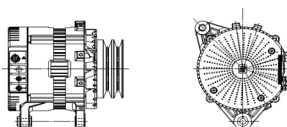

SHFYC135 14V 90A

OEM No: JY40T6-3701100B
Model:JFZ190-1703-SH

Applications: A07/6J