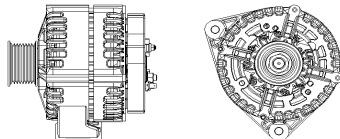

SHFDC114 28V 110A

OEM No: 3701010-19NY
Model: JFZ2110-0304-SH

Applications: