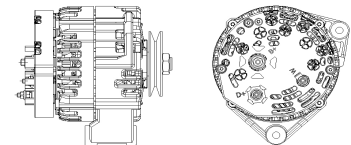

SHFDC106 14V 70A

OEM No:
Model: JFZ170-0300-SH

Applications: