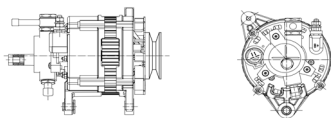

SHFJL210 14V 80A

OEM No: 3701100VAD
Model:JFZB180-0109-SH

Applications: