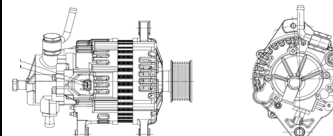

SHFJL181 14V 110A

OEM No: JP1-10300-AB
Model:JFZB1110-0121-SH

Applications: 2020 Yuhu 3 (2.5T)