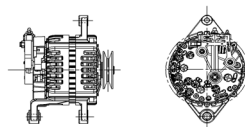

SHFYC132 14V 80A

OEM No: F5000-3701100A
Model:JFZ180-173-SH

Applications: YC4F115-30 minibus
(DF Xiangyang tour bus, FAW,
Zhongtong bus)