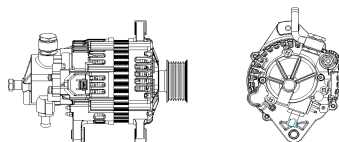

SHFJL168 14V 110A

OEM No: EP1-10300-AB
Model:JFZB1110-0102-SH

Applications: N310(4D30) Baodian
PLUS