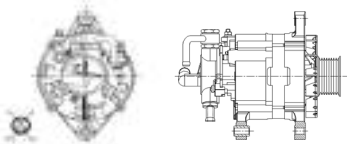

SHFYC251 28V 55A

OEM No: AYY00-3701100D
Model:JFZB255-17R01-SH

Applications: