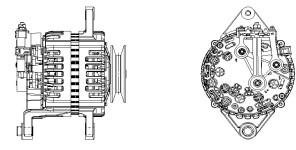

SHFZC103 14V 70A

OEM No: 4A82-CE4-04A.21.30
Model:JFZ170-0602-SH

Applications: Hefei JAC Chaoyang
diesel engine