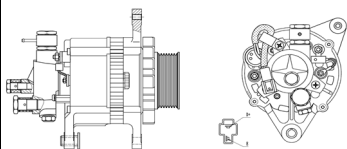

SHFYN170 28V 35A

OEM No: HC396(2959B)
Model:JFZB235-0507-SH

Applications: JAC Kangling, Junling light/medium truck