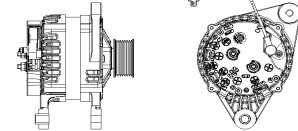

SHFYN121 28V 100A

OEM No:
Model:JFZ2100-0501-SH

Applications: