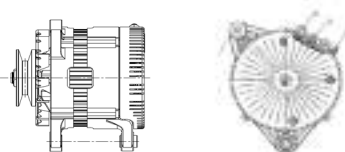

SHFQC123 28V 70A

OEM No: 2409002310196
Model: JFZ270-18K02-SH

Applications: V36 T4 agricultural machinery