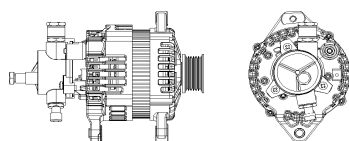

SHFJL170 14V 110A

OEM No: CN6C15-10300-AB
Model:JFZB1110-0106-SH

Applications: JX493 old Transit
multifunctional Commercial
Logistics Vehicle (VE83)