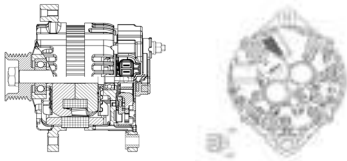

## SHFDF101 14V 135A

OEM No: 23100 2DB3B  
Model:JFZ1135-1200-SH

Applications: DF light engine  
ZD30