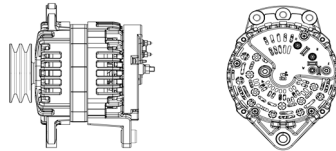

SHFSD105 28V 150A

OEM No: B9ZZ120871
Model:JFZ2150-4932-SH

Applications: