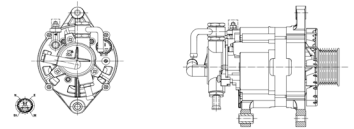

SHFYC250 28V 55A

OEM No: AYY00-3701100C
Model:JFZB255-1700-SH

Applications: YC4A, Hangcha