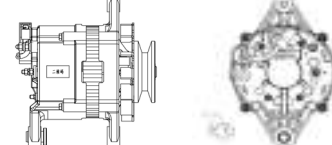

SHFZC106 28V 35A

OEM No: 4105Q-44M.21.30
Model:JFZ235-063-SH

Applications: