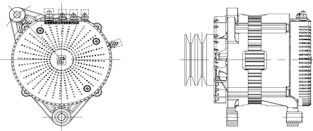

YUCHAI

SHFYC101 14V 100A

OEM No: A510T1-3701100B
Model:JFZ1100-1700-SH

Applications: China 5T3T4