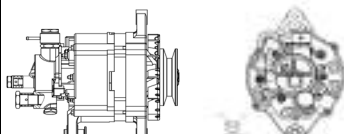

SHFYN179 28V 55A

OEM No: YN4E-700115
Model:JFZB255-0513-SH

Applications: