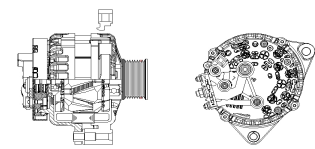

SHFYC109 28V

OEM No: 1004909284
Model: JFZ280-0803-SH

Applications: