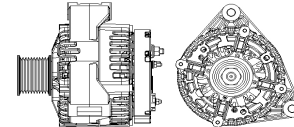

SHFDC130 28V 75A

OEM No: 3701010-687
Model:JFZ275-0303-SH

Applications: BF6M2012
light/medium truck