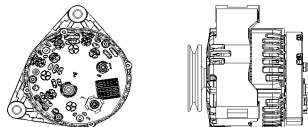

SHFDC129 28V 75A

OEM No: 3701010-41E
Model:JFZ275-0302-SH

Applications: BF4M2012-14E4-0768
light/medium truck