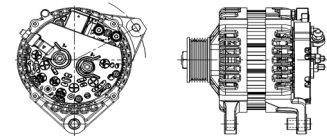

SHFYC121 14V 200A

OEM No: YM40FD-3701100
Model:JFZ1200-1701-SH

Applications: