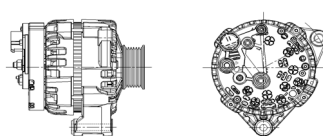

SHFYC105 28V

OEM No: 1011185879
Model: JFZ255-08A01-SH

Applications: