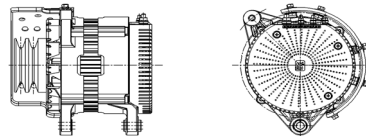

SHFYC177 28V 55A

OEM No: AYH0S1-3701100
Model:JFZ255-1731-SH

Applications: