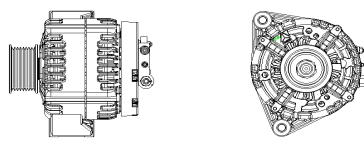

SHFHF108 28V 70A

OEM No: HG1242090005
Model: JFZ270-0203-SH

Applications: