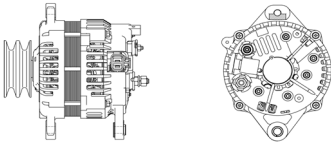

SHFZC104 14V 90A

OEM No: 23100 CT302
Model:JFZ190-063-SH

Applications: