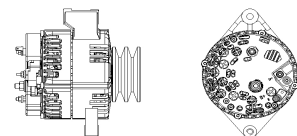

SHFLW106 28V 55A

OEM No: T845010022
Model:JFZ255-1303-SH

Applications: 6B180-e3PA101