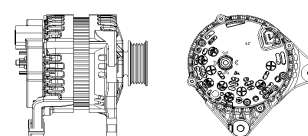

SHFFT124 28V 70A

OEM No: 3696212
Model:JFZ270-1102-SH

Applications: Auman