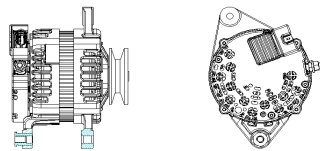

SHFQC116 14V 90A

OEM No: 1408502910233
Model: JFZ190-1803-SH

Applications: Quanchai EFI engine Q23