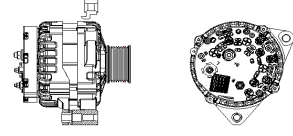

SHFYC106 28V

OEM No: 1002408546
Model: JFZ280-0800-SH

Applications: Yangchai light truck