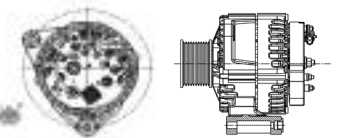

SHFYC236 28V 80A

OEM No: S500F1-3701100
Model:JFZ280-1709-SH

Applications: YCS06260-60