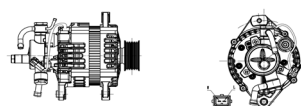

SHFJL203 14V 150A

OEM No: KY1-10300-GA
Model:JFZB1150-0112-SH

Applications: