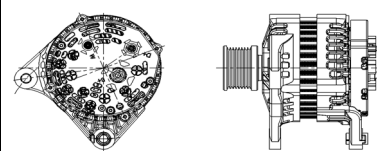

SHFYC193 28V 70A

OEM No: S2000-3701100
Model:JFZ270-1703-SH

Applications: YC4S170-40 all-purpose 2706