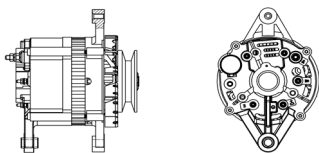

SHFYN131 28V 35A

OEM No: YN4E-700078
Model:JFZ235-0506-SH

Applications: agricultural
machinery