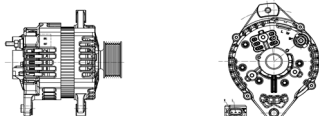

SHFJL159 28V 50A

OEM No: 8974362971
Model:JFZ250-0103-SH

Applications: Jiangxi ISUZU 4JJ1 light truck