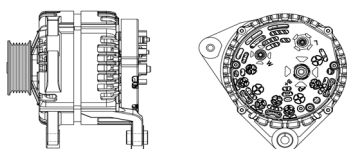

SHFDC110 28V 100A

OEM No: 3701010-K02
Model: JFZ2100-0301-SH

Applications: FAW Deutz CA4DD