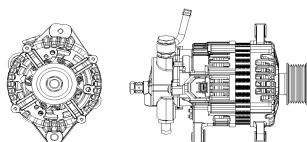

SHFJL182 14V 110A

OEM No: EP1-10300-AB
Model:JFZB1110-0122-SH

Applications: