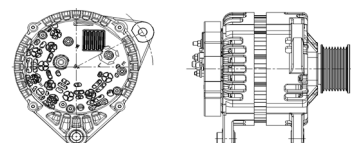

SHFYC145 28V 120A

OEM No: L7P0M1-3701100
Model:JFZ2120-17A07-SH

Applications: