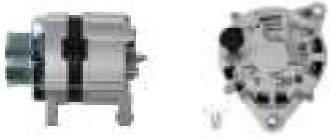

TIANJING LOVOL

SHFLW101 14V 100A

OEM No: T845010048
Model:JFZ1100-1300-SH

Applications: Lovol tractor