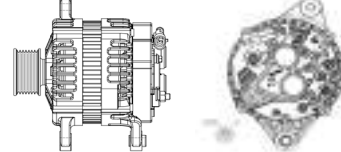

SHFYN124 28V 110A

OEM No: D30TCIF-700044
Model:JFZ2110-0500-SH

Applications: Kunming Yunnei
D30 high power