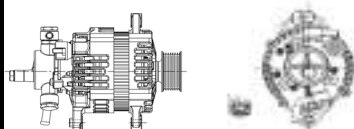

SHFJL192 14V 110A

OEM No: LN6-10300-AB
Model:JFZB1110-01B01-SH

Applications: N822 hydraulic brake