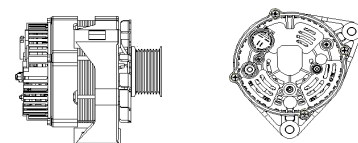

SHFWC109 28V 35A

OEM No: 612600090147
Model:JFZ235-161-SH

Applications: Weichai WD615T series Q0237engineering machinery