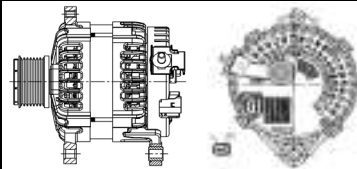

SHFDF105 14V 180A

OEM No: 23100T156A
Model:JFZ1180-1201-SH

Applications: Dongfeng ZD30
refrigerated truck