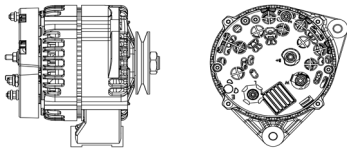

SHFDC116 28V 35A

OEM No: 3701010-D445
Model: JFZ235-0301-SH

Applications: