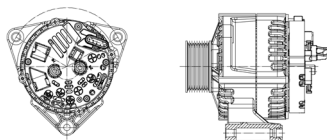

SHFHF117 28V 120A

OEM No: 202V26101-7272
Model:JFZ2120-3001-SH

Applications: