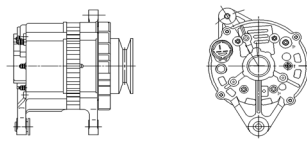

SHFYC159 28V 55A

OEM No: FAT10-3701100
Model:JFZ255-1702-SH

Applications: