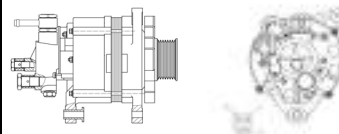

SHFYN175 28V 55A

OEM No: DH2502
Model:JFZB255-0502-SH

Applications: light/medium truck