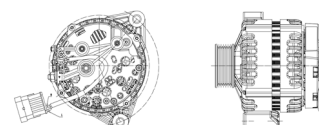

SHFHF121 28V 70A

OEM No: VG1095094001
Model:JFZ270-3000-SH

Applications: