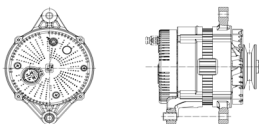

SHFYC182 28V 55A

OEM No: E0253-3701100
Model:JFZ255-1737-SH

Applications: YC4110ZQ