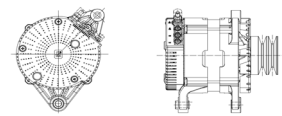

SHFYC127 14V 65A

OEM No: DK300-3701100B
Model:JFZ165-1708-SH

Applications: