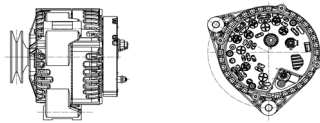

SHFDC102 14V 150A

OEM No: S3701010-D723
Model: JFZ1150-0301-SH

Applications: