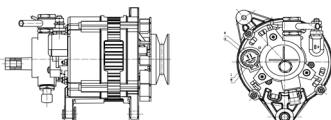

SHFJL212 14V 80A

OEM No: 3701100KAH
Model:JFZB180-0114-SH

Applications: