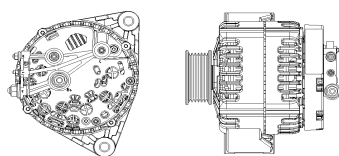

SHFHF110 28V 70A

OEM No: HG1500099028A
Model: JFZ270-0206-SH

Applications: