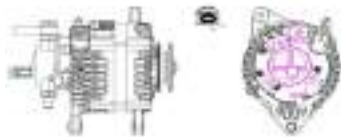

Applications: JMC special vehicle

**SHFJL196 14V 120A**

OEM No: 3701100YCEB1  
Model:JFZB1120-013-SH

Applications: old minibus Kairui N900、TOYOTA Coaster

**SHFJL197 14V 150A**

OEM No: G901-3701010  
Model:JFZB1150-0100-SH