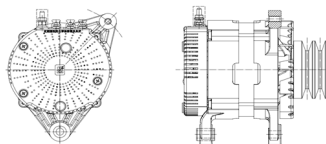

SHFYC156 28V 35A

OEM No: J8001-3701100
Model:JFZ235-1708-SH

Applications: