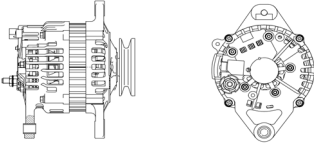

## SHFZC101 14V 70A

OEM No: 23100 CT303  
Model:JFZ170-0600-SH

Applications: Chaoyang CYQD32,  
Zhengzhou Nissan QD80