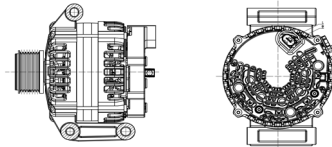

SHFJL151 14V 220A

OEM No: TKP2-10300-CA
Model:JFZ1220-0103-SH

Applications: Yuhu 7 Conversion vehicle