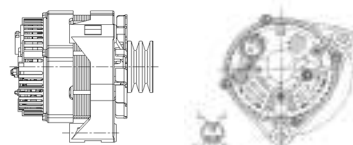

## SHFWC110 28V 35A

OEM No: AZ1500098058  
Model:JFZ235-162-SH

Applications: Weichai WD617、618 series Steyr