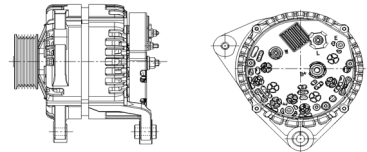

SHFDC115 28V 120A

OEM No: 3701010-D23-H996
Model: JFZ2120-03A01-SH

Applications: