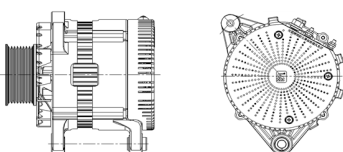

SHFQC110 14V 120A

OEM No: 2409002310178
Model:JFZ1120-18K02-SH

Applications: