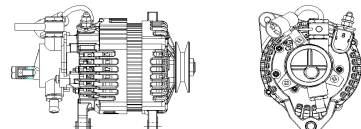

SHFJL193 14V 120A

OEM No: 3701100YCED1
Model:JFZB1120-0101-SH

Applications: JX493ZLQ3-253 Tianlu bus