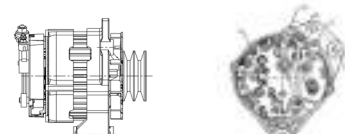

SHFWCD109 14V 55A

OEM No: 13024345A
Model:JFZ255-223A-SH

Applications: 226B series engineering machinery