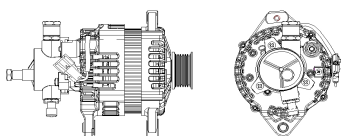

SHFJL188 14V 110A

OEM No: CN6C1510300AA
Model:JFZB1110-012-SH

Applications: JX493 old Transit multifunctional commercial logistics vehicle (VE83) Transit Euro