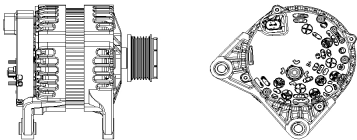

SHFJL164 56V 70A

OEM No:
Model:JFZ570-01A03-SH

Applications: