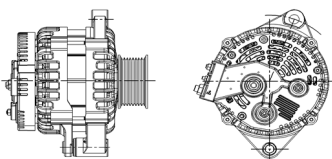

SHFYC110 28V

OEM No: 1006853056
Model: JFZ280-0806-SH

Applications: