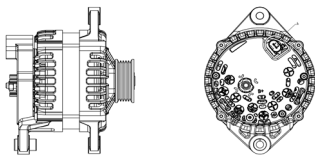

SHFDF104 14V 180A

OEM No: 3701010-E4194
Model:JFZ1180-1200-SH

Applications: