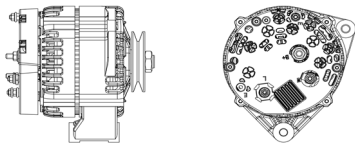

SHFDC104 14V 55A

OEM No: 3701010-D392
Model: JFZ155-0301-SH

Applications: