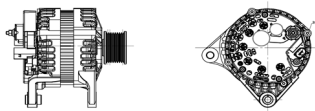

SHFZC108 28V 55A

OEM No: 4SK151-06R.21.30
Model:JFZ255-0603-SH

Applications: truck 4SK