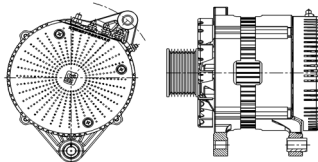

SHFYC188 28V 55A

OEM No: DKB600-3701100ASF1
Model:JFZ255-1754-SH

Applications: YC4DKI90-T307