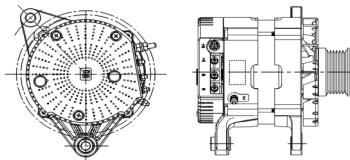

SHFYC152 28V 27A

OEM No: F272G0-3701100
Model:JFZ227-1701-SH

Applications: