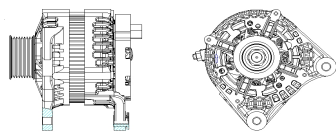

BECEC / FOTON

SHFFT101 14V 120A

OEM No: 5318120、5266781
Model:JFZ1120-1101-SH

Applications: FOTON Cummins
2.8T Aumark