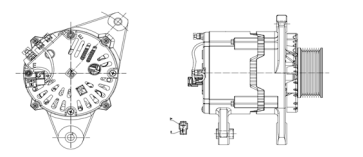

SHFYC204 28V 70A

OEM No: A44BA-3701100
Model:JFZ270-1723-SH

Applications: 6J/6A/6L/6JA/A07