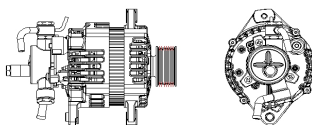

Applications: Kaiyun double suction pipe

**SHFJL178 14V 110A**

OEM No: JN3-10300-AA  
Model:JFZB1110-0115-SH

Applications: JMC N725 project

**SHFJL179 14V 110A**

OEM No: KN3-10300-AA  
Model:JFZB1110-0117-SH