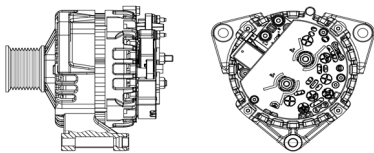

SHFSD107 28V 80A

OEM No:
Model:JFZ280-4901-SH

Applications: