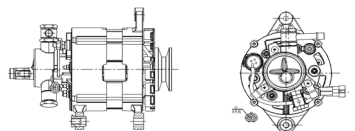

## SHFQC106 14V 120A

OEM No: 1408502910259  
Model:JFZ1120-1808-SH

Applications: Q23 China VI light  
truck