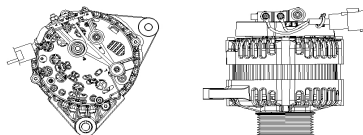

SHFZC128 28V 70A

OEM No: NGD3.0-CS6.21.30
Model:JFZ270-0631-SH

Applications: JAC light truck
NGD3.0-CS5D