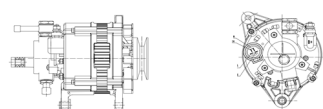

SHFJL206 14V 80A

OEM No: 3701100DT
Model:JFZB180-0101-SH

Applications: 493 New Kaiyun,
Kaiyue, Shunda single/double
suctin pipe light truck originally