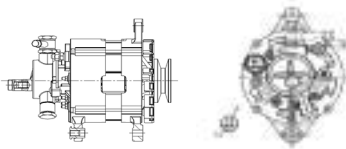

SHFQC128 14V 120A

OEM No: 1408502910253
Model:JFZB1120-1800-SH

Applications: Quanchai 4B2