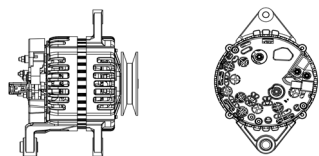

SHFYN128 28V 35A

OEM No: HC024(DH2912)
Model:JFZ235-0501-SH

Applications: 4100QB FOTON,
Hongta light vehicle, Yunnei EFI
engine, WZ29