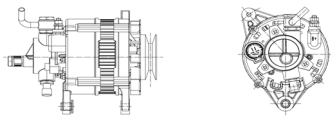

SHFJL209 14V 80A

OEM No: 3701100JTM
Model:JFZB180-0105-SH

Applications: