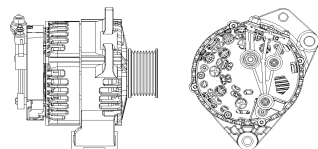

SHFHF107 28V 70A

OEM No: HG1500090071
Model: JFZ270-0202-SH

Applications: