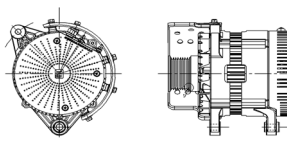

SHFYC111 14V 120A

OEM No: 363BT0-3701100
Model:JFZ1120-1707-SH

Applications: Yuchai agricultural
machinery