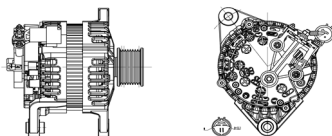

DONGFENG CHAOCHAI

SHFZC125 28V 70A

OEM No: 4SK661-118.21.30
Model:JFZ270-0627-SH

Applications: