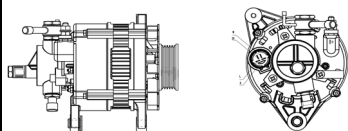

SHFCC104 14V 110A

OEM No: 3701100-E06-R2
Model:JFZB1110-142-SH

Applications: GW2.5,2.8TC/TCI
Wingle