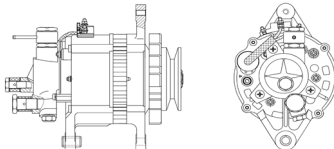

SHFYN171 28V 35A

OEM No: YN4E-700076
Model:JFZB235-0512-SH

Applications: