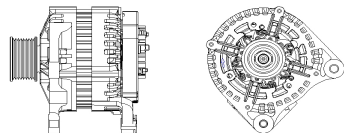

SHFFT128 28V 90A

OEM No: 5320720
Model:JFZ290-1100-SH

Applications: FOTON Cummins
ISF3.8 refrigerated vehicle