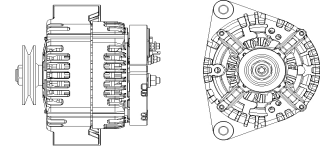

SHFDC118 28V 55A

OEM No: 3701010-D395
Model: JFZ255-0303-SH

Applications: