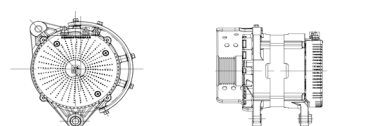

SHFYC219 28V 70A

OEM No: DKBKS3-3701100
Model:JFZ270-1740-SH

Applications: