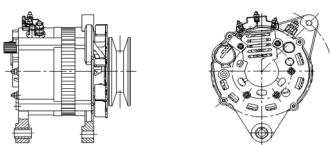

SHFYC158 28V 35A

OEM No: 1531A-3701010
Model:JFZ235-177-SH

Applications: