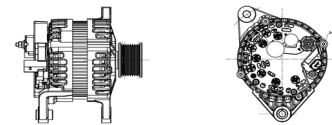

SHFZC109 28V 55A

OEM No: 4SK151-06R.21.30-1
Model:JFZ255-0604-SH

Applications: FOTON Forland
Kangrui H3