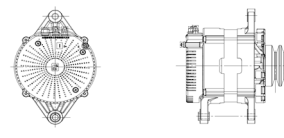

SHFYC109 14V 120A

OEM No: DK4S9-3701100
Model:JFZ1120-1705-SH

Applications: Yuchai bus