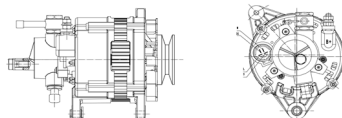

SHFJL207 14V 80A

OEM No: 3701100JQX
Model:JFZB180-0103-SH

Applications: diesel light truck