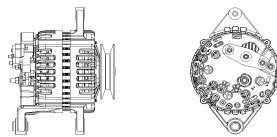

SHFYN126 28V 27A

OEM No: DH2719
Model:JFZ227-0500-SH

Applications: 4100QB FOTON,
Hongta light vehicle