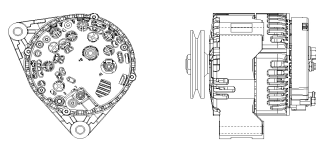

SHFDC120 28V 55A

OEM No: 3701010-1723
Model: JFZ255-0307-SH

Applications: BF6M2012