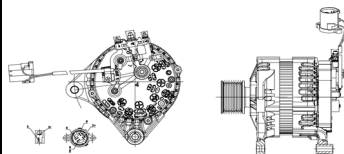

SHFYC195 28V 70A

OEM No: SC1F1-3701100B
Model:JFZ270-1708-SH

Applications: Yuchai 4S