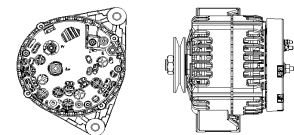

SHFDC127 28V 70A

OEM No: 3701010-D397
Model:JFZ270-0301-SH

Applications: BF6M1013-20-5030
engineering machinery