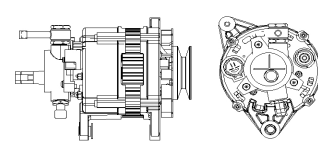

SHFJL172 14V 110A

OEM No: GN3-10300-AA
Model:JFZB1110-0109-SH

Applications: N720 hydraulic
brake China IV light truck