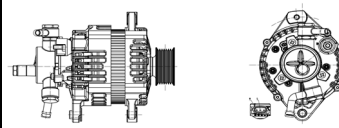

SHFJL199 14V 150A

OEM No: LN3-10300-BA
Model:JFZB1150-0106-SH

Applications: N806 New Shunda