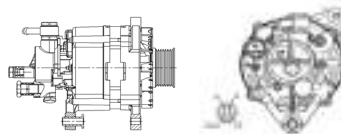

SHFYN180 28V 55A

OEM No: YN27CRD-700013
Model:JFZB255-0514-SH

Applications: