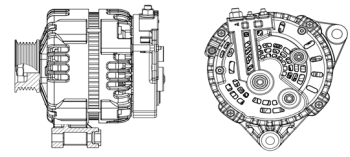

SHFYC103 28V

OEM No: 1001227029
Model: JFZ255-0801-SH

Applications: