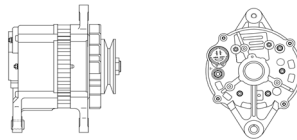

SHFDC105 14V 65A

OEM No: 3701010-A249
Model: JFZ165-0304-SH

Applications: engineering machinery