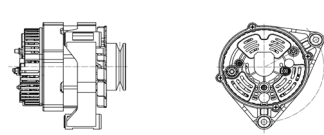

SHFDC124 28V 55A

OEM No: 3701010-56D
Model: JFZ255-034-SH

Applications: FAW Deutz