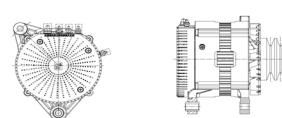

SHFYC133 14V 90A

OEM No: JX400-3701100C
Model:JFZ190-1701-SH

Applications: China IV China V
T3T4