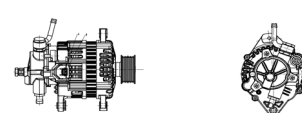

SHFJL190 14V 110A

OEM No: JP1-10300-AB
Model:JFZB1110-0131-SH

Applications: JX4D30