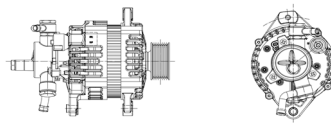

SHFJL180 14V 110A

OEM No: LN1-10300-AB
Model:JFZB1110-0119-SH

Applications: Shunda China VI