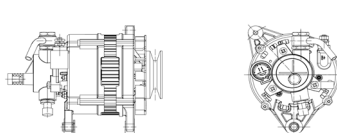

SHFFT135 14V 100A

OEM No: E049362000209
Model:JFZB1100-1108-SH

Applications: