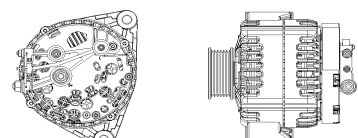

SHFHF106 28V 70A

OEM No: HG1500099028
Model: JFZ270-0200-SH

Applications: