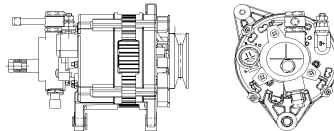

SHFJL177 14V 110A

OEM No: JETFN1-10300-AA
Model:JFZB1110-0114-SH

Applications: Kaiyun double suction pipe