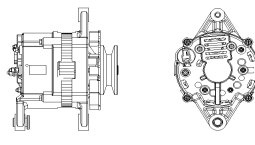

SHFZC105 28V 35A

OEM No: 4100ZL-13B.21.30
Model:JFZ235-062-SH

Applications: Chaoyang
CY4102BQ、Jac pickup truck