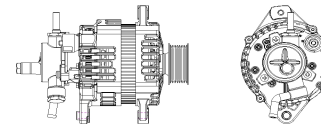

Applications: Kaiyun double suction pipe

**SHFJL178 14V 110A**

OEM No: JN3-10300-AA  
Model:JFZB1110-0115-SH

Applications: JMC N725 project

**SHFJL179 14V 110A**

OEM No: KN3-10300-AA  
Model:JFZB1110-0117-SH