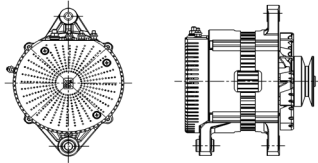

SHFYC186 28V 55A

OEM No: 30C3W4-3701100A
Model:JFZ255-1752-SH

Applications: