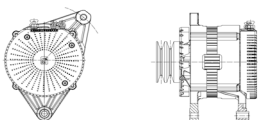

SHFYC170 28V 55A

OEM No: AYG0YC-3701100A
Model:JFZ255-1721-SH

Applications: