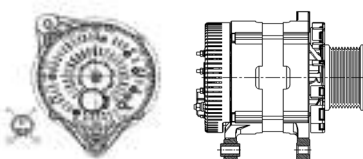

SHFYC207 28V 70A

OEM No: M59L1-3701100A
Model:JFZ270-1727-SH

Applications: Yuchai 6M,
exchange with Sida 2703E