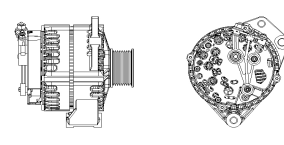

SHFWC112 28V 55A

OEM No: 612600090352
Model:JFZ255-1602-SH

Applications: Weichai Steyr WD615 Hongyan