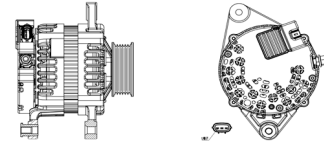

SHFQC115 14V 90A

OEM No: 1408502910202
Model: JFZ190-1802-SH

Applications: Q28 FOTON 2.8L light truck、Quanchai China VI