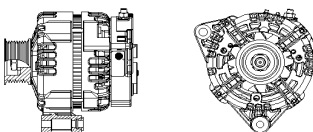

SHFWC123 28V 80A

OEM No: 612600090816
Model: JFZ280-1600-SH

Applications: Weichai WP10
Shanxi Automobile Dayun