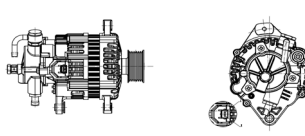

SHFJL189 14V 110A

OEM No: LN3-10300-AA
Model:JFZB1110-0130-SH

Applications: N806 China VI