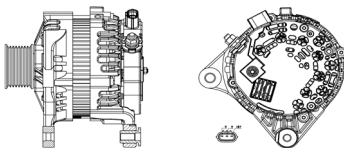

SHFQC104 14V 120A

OEM No: 5408102910007
Model:JFZ1120-1806-SH

Applications: FOTON China VI S1