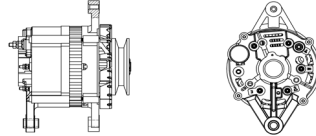

SHFYN117 14V 60A

OEM No: YN4E-700079
Model:JFZ160-0502-SH

Applications: agricultural machinery