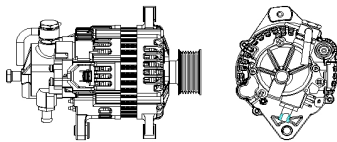

**SHFJL166 56V 70A**

OEM No: TLN1-10300-AA  
Model:JFZ570-01A12-SH

Applications: JMC N806

**SHFJL167 14V 110A**

OEM No: DN3-10300-AD  
Model:JFZB1110-0100-SH

Applications: JX4D30A4H/A5H  
Luxury wide-body truck N800