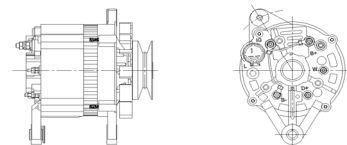

SHFYC160 28V 55A

OEM No: FAT10-3701100A
Model:JFZ255-1703-SH

Applications: