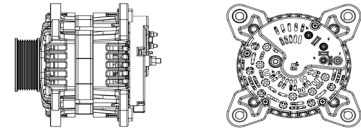

SHFSD103 28V 150A

OEM No:
Model:JFZ2150-4915-SH

Applications: