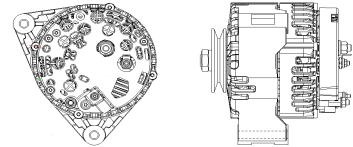

SHFDC121 28V 55A

OEM No: 3701010-1308
Model: JFZ255-0311-SH

Applications: Jilin mini truck
Jiabao