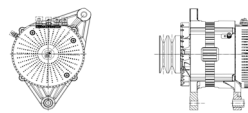

SHFYC165 28V 55A

OEM No: J2100-3701100
Model:JFZ255-1714-SH

Applications: