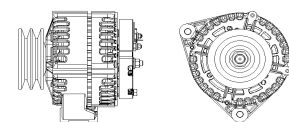

SHFDC112 28V 110A

OEM No: 3701010-B181
Model: JFZ2110-0302-SH

Applications: FAW Deutz