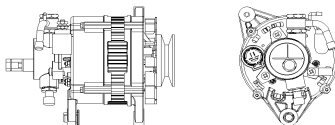

SHFFT132 14V 100A

OEM No: E049362000135
Model:JFZB1100-1103-SH

Applications: BJ493ZLQ4 light
bus/different directions for
pressure-resistant pipe and