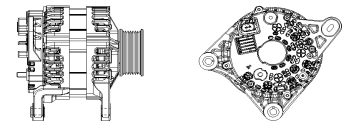

**SHFJL166 56V 70A**

OEM No: TLN1-10300-AA  
Model:JFZ570-01A12-SH

Applications: JMC N806

**SHFJL167 14V 110A**

OEM No: DN3-10300-AD  
Model:JFZB1110-0100-SH

Applications: JX4D30A4H/A5H  
Luxury wide-body truck N800