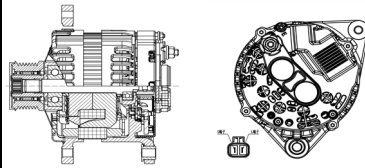

SHFDF102 14V 135A

OEM No: 3701010-FD2301
Model:JFZ1135-1201-SH

Applications: Dongfeng
ZD30engine