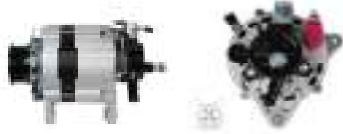

DFLE

SHFDF113 14V 90A

OEM No: 3701010-E4104
Model:JFZB190-1203-SH

Applications: DF light engine
ZD28