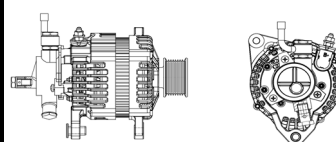

SHFYC111 14V

OEM No: 1001590434
Model: JFZB1150-0802-SH

Applications: DFAC commercial vehicle