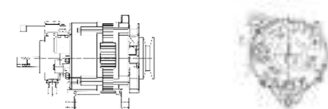

Applications: 493 New Kaiyun,  
Kaiyue, Shunda single/double  
suctin pipe light truck originally

**SHFJL207 14V 80A**

OEM No: 3701100JQX  
Model:JFZB180-0103-SH

Applications: diesel light truck

**SHFJL208 14V 80A**