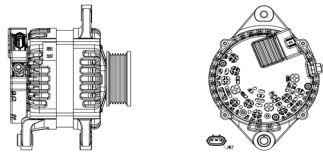

QUANCHAI

SHFQC125 28V 90A

OEM No: 1408502910214
Model:JFZ290-1801-SH

Applications: Q28 China VI 2.8L
JAC light truck