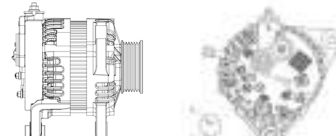

SHFZC127 28V 70A

OEM No: NGD3.0-CS5D-01.21.30
Model:JFZ270-0630-SH

Applications: Chaoyang diesel
NGD3.0-CS5D