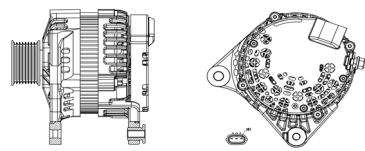

## SHFQC121 28V 55A

OEM No: 5408102910001  
Model: JFZ255-1802-SH

Applications: China VI light truck