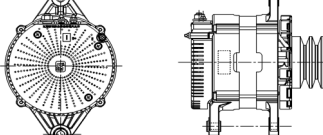

SHFYC117 14V 140A

OEM No: DKBLS8-3701100
Model:JFZ1140-17K02-SH

Applications: Yuchai