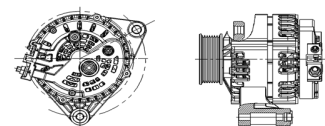

SHFYC218 28V 70A

OEM No: 5010L1-3701100
Model:JFZ270-1738-SH

Applications: