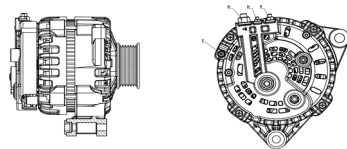

SHFYC107 28V

OEM No: 1004414261
Model: JFZ280-0801-SH

Applications: