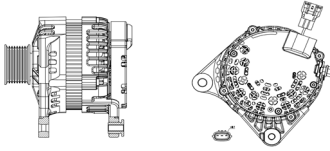

SHFQC120 28V 55A

OEM No: 5408102910003
Model: JFZ255-1801-SH

Applications: China VI light truck、Quanchai EFI engine