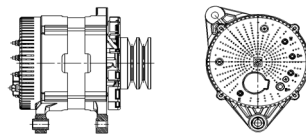

SHFYC105 14V 110A

OEM No: A700T0-3701100
Model:JFZ1110-1702-SH

Applications: China 5T3T4