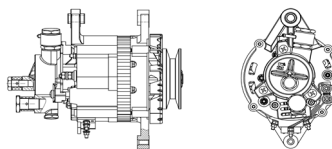

SHFYN172 28V 35A

OEM No: YN4E-700081
Model:JFZB235-0514-SH

Applications: