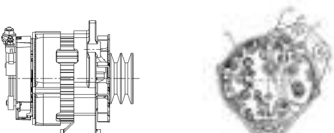

SHFWCD110 14V 55A

OEM No: 13024345
Model:JFZ255-223-SH

Applications: Weichai Deutz 226B series