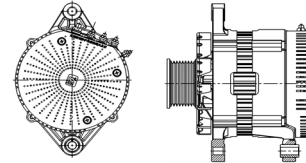

SHFYC187 28V 55A

OEM No: DKC2G6-3701100
Model:JFZ255-1753-SH

Applications: