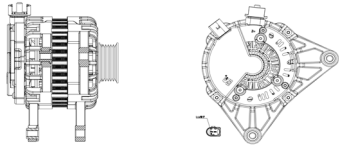

FAW (DALIAN)

SHFDC101 14V 140A

OEM No: 3701010-EY
Model: JFZ1140-0300-SH

Applications: