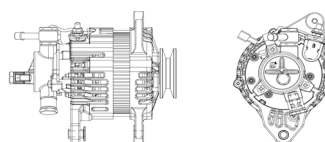

SHFZC133 28V 70A

OEM No: 4BG231-2.21.30-1
Model:JFZB270-0602-SH

Applications: Chaoyang diesel
with pumps