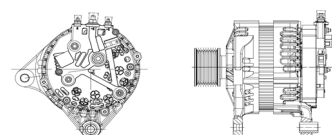

SHFYC196 28V 70A

OEM No: SC1D2-3701100A
Model:JFZ270-1709-SH

Applications: