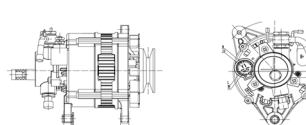

SHFFT133 14V 100A

OEM No: E049362000153
Model:JFZB1100-1104-SH

Applications: BJ493ZQ-21KE light
bus