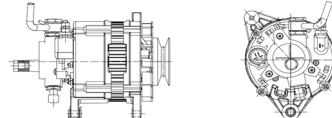

SHFJL211 14V 80A

OEM No: 3701100KAEB1
Model:JFZB180-0113-SH

Applications: