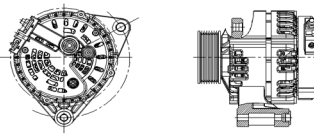

SHFYC144 28V 120A

OEM No: K08-3701100-03
Model:JFZ2120-17A04-SH

Applications: