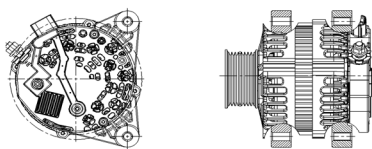

SHFYC189 28V 55A

OEM No: YV2000-3701100
Model:JFZ255-1755-SH

Applications: