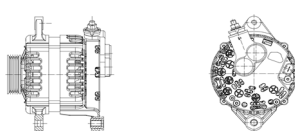

SHFFT105 14V 120A

OEM No: EQ48662000027
Model:JFZ1120-1106-SH

Applications: