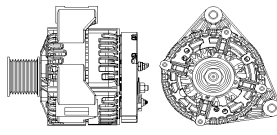

SHFDC126 28V 70A

OEM No: 3701010-D473
Model:JFZ270-0300-SH

Applications: BF6M2012-18-5079