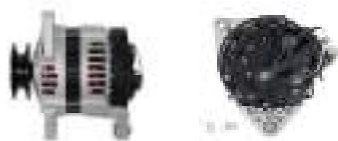

DONGFENG CHAOCHAI

SHFZC113 28V 70A

OEM No: 4102-CE4D-118.21.30
Model:JFZ270-0604-SH

Applications: Chaoyang diesel