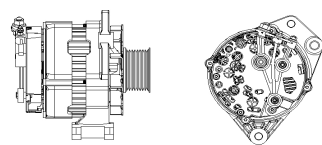

SHFWC111 28V 55A

OEM No: 612600090206D
Model:JFZ255-1601-SH

Applications: Weichai WD615 Liugong、Lingong、Shangong、Longgong