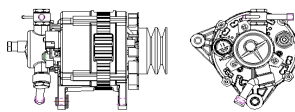

SHFJL174 14V 110A

OEM No: GN3-10300-BC
Model:JFZB1110-0111-SH

Applications: N720 Air brake China IV light truck