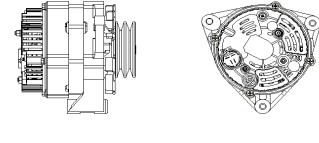

SHFWCD103 14V 27A

OEM No: 13020748
Model:JFZ227-221-SH

Applications: