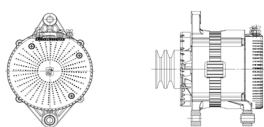

SHFYC134 14V 90A

OEM No: DK5S1-3701100A
Model:JFZ190-1702-SH

Applications: 4DK