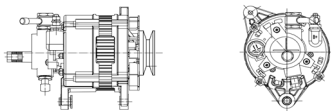

SHFJL185 14V 110A

OEM No: 3701100KNB
Model:JFZB1110-0127-SH

Applications: JX493