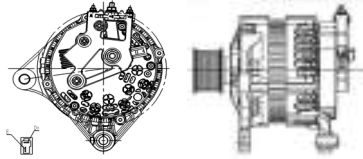

SHFYC198 28V 70A

OEM No: SC1D1-3701100C
Model:JFZ270-1713-SH

Applications: 4S