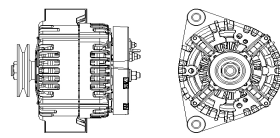

SHFDC108 14V 95A

OEM No: 3701010-D454
Model: JFZ195-0304-SH

Applications: Deutz BF4M2012-13-0454 engineering machinery