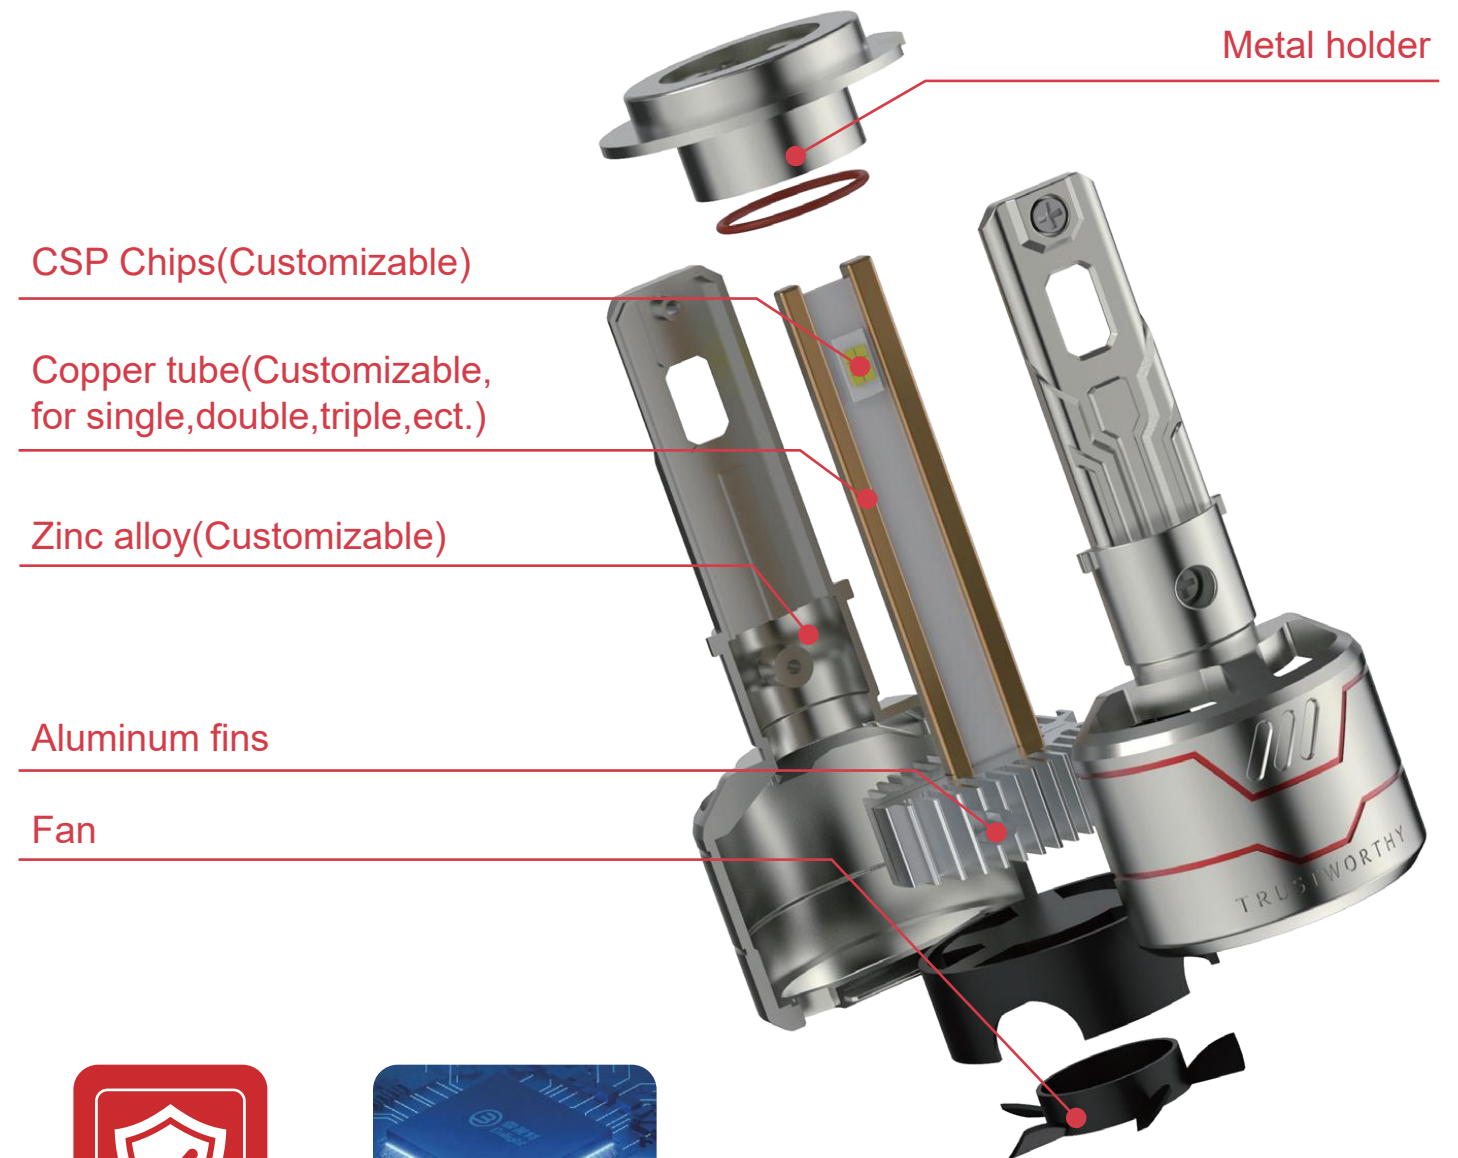

CAR LED
HEAD LIGHT

PRODUCT STRUCTURE CONFIGURE

2YEAR Warranty

High-quality smart chip

Customizable high-power light beads

Customizable copper tube with fast heat conduction

High speed powerful cooling fan

Super waterproof IP68