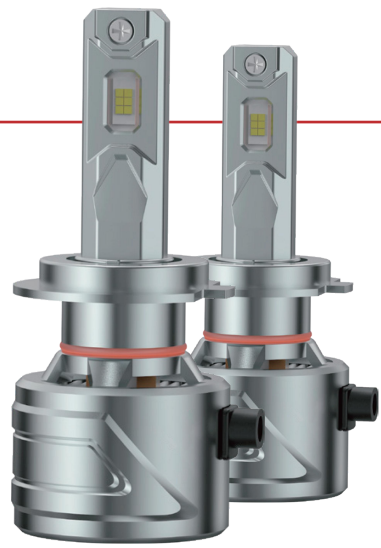

TL9-1 120W

Power	120W
Lumen	12000LM/pc
Voltage	9-30V
LED Chip	CSP
Lifespan	≥40000hrs
Light Efficiency	100LM/W
Color Temperature	3000K/4300K/6000K
Temperature Control System	YES
Waterproof	IP68
Warranty	2 YEAR
Work Temperature	-40℃~80℃

12000LM TL9-1 series HIGH-END LED CAR HEADLIGHT LEADER
Intelligent brighter LED car headlights