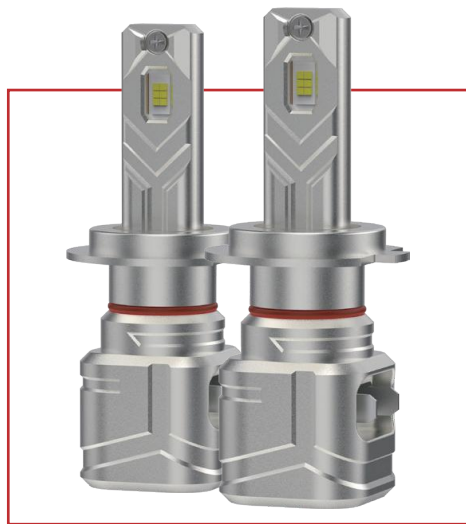

TL1 pro 37W

Power	37W
Lumen	3700LM/pc
Voltage	9-30V
LED Chip	CSP
Lifespan	≥40000hrs
Light Efficiency	100LM/W
Color Temperature	3000K/4300K/6000K
Temperature Control System	YES
Waterproof	IP68
Warranty	2 YEAR
Work Temperature	-40℃~80℃

3700LM TL1 pro series
Intelligent brighter LED car headlights

HIGH-END LED CAR HEADLIGHT LEADER