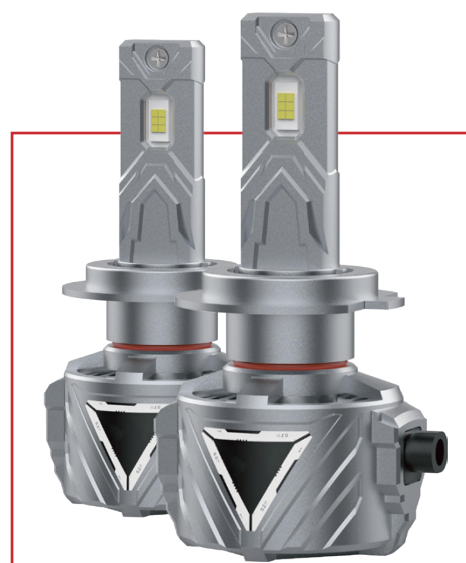

TL6 pro1 75W/100W

Power	75W/100W
Lumen	7500-10000LM/pc
Voltage	9-30V
LED Chip	CSP
Lifespan	≥40000hrs
Light Efficiency	100LM/W
Color Temperature	3000K/4300K/6000K
Temperature Control System	YES
Waterproof	IP68
Warranty	2 YEAR
Work Temperature	-40℃~80℃

7500-10000LM TL6 pro1 series

Intelligent brighter LED car headlights

HIGH-END LED CAR HEADLIGHT LEADER