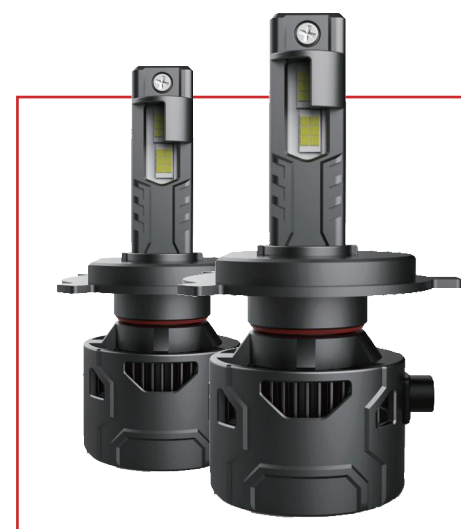

TL7-3 100W

Power	100W
Lumen	10000LM/pc
Voltage	9-30V
LED Chip	CSP
Lifespan	≥40000hrs
Light Efficiency	100LM/W
Color Temperature	3000K/4300K/6000K
Temperature Control System	YES
Waterproof	IP68
Warranty	2 YEAR
Work Temperature	-40℃~80℃

10000LM TL7-3 series

Intelligent brighter LED car headlights

HIGH-END LED CAR HEADLIGHT LEADER