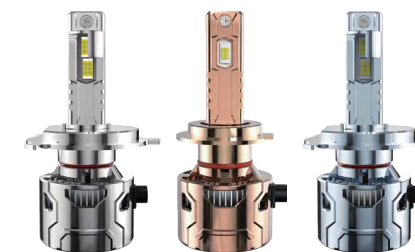

Customizable colors