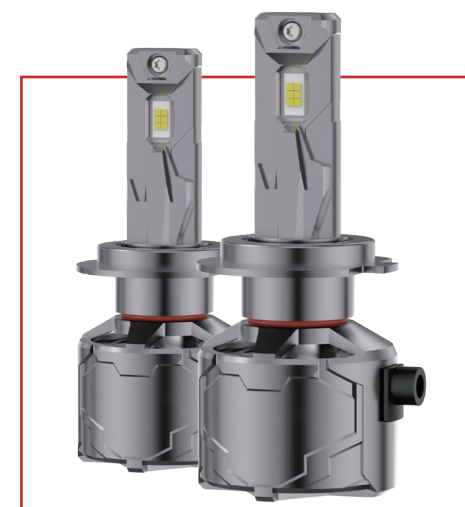

TL6 pro2 75W/100W

Power	75W/100W
Lumen	7500-10000LM/pc
Voltage	9-30V
LED Chip	CSP
Lifespan	≥40000hrs
Light Efficiency	100LM/W
Color Temperature	3000K/4300K/6000K
Temperature Control System	YES
Waterproof	IP68
Warranty	2 YEAR
Work Temperature	-40℃~80℃

7500-10000LM TL6 pro2 series

Intelligent brighter LED car headlights

HIGH-END LED CAR HEADLIGHT LEADER