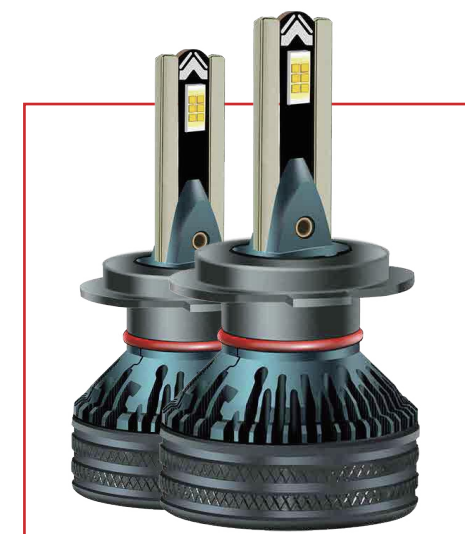

TL5-4 65W

Power	65W
Lumen	6000LM/pc
Voltage	10-16V
LED Chip	CSP
Lifespan	≥40000hrs
Light Efficiency	92LM/W
Color Temperature	6000K
Temperature Control System	YES
Waterproof	IP68
Warranty	2 YEAR
Work Temperature	-40℃~80℃

6000LM TL5-4 series

HIGH-END LED CAR HEADLIGHT LEADER

Intelligent brighter LED car headlights