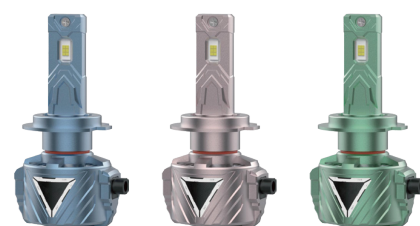

Customizable colors