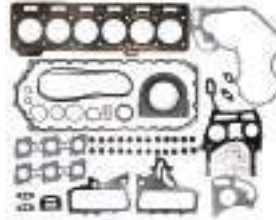

- HEAD GASKET SET

- OEM NO
U5LT1104D

1106D

- HEAD GASKET

- OEM NO
3681E052

- HEAD GASKET SET

- OEM NO
U5LC1106D

400 SERISE(3 CYL 77 Ø)