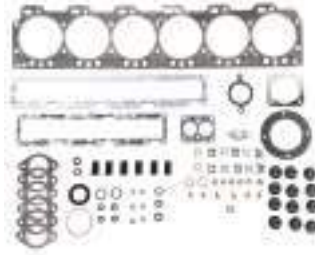

• HEAD GASKET SET

• OEM NO

4025271